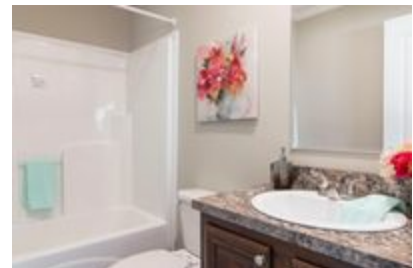

### VIRGINIAN MODULAR

Model number: 76VIR28563BM18

**3 beds • 2 baths • 1568 sq.ft. • 28' width • 56' depth**

Our home building facilities invest in continuous product and process improvements. Plans, dimensions, features, materials, specifications and availability are subject to change without notice or obligation. Renderings and floor plans are representative likenesses of our homes and may differ from the actual homes. We invite you to tour a Home Center near you and inspect the highest value in quality housing available or call (910) 596-0200 to speak with a Home Consultant. Copyright 2017, CMH. All rights reserved.