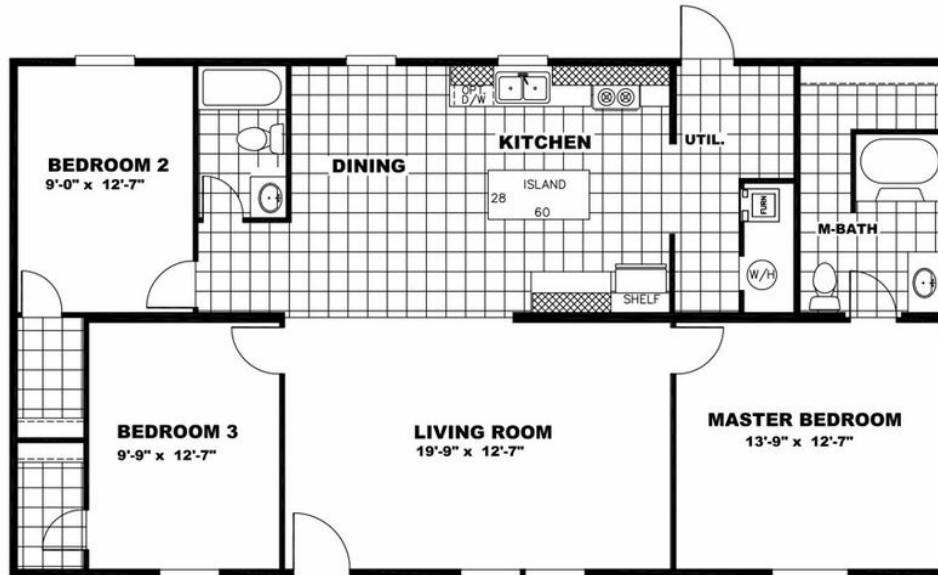

SATISFACTION Model number: 21TRU28483RH19

3 beds • 2 baths • 1344 sq.ft. • 28' width • 48' depth

Our home building facilities invest in continuous product and process improvements. Plans, dimensions, features, materials, specifications and availability are subject to change without notice or obligation. Renderings and floor plans are representative likenesses of our homes and may differ from the actual homes. We invite you to tour a Home Center near you and inspect the highest value in quality housing available or call (910) 596-0200 to speak with a Home Consultant. Copyright 2017, CMH. All rights reserved.

<https://www.claytonclinton.com>

**CLAYTON HOMES-
CLINTON**

720 SOUTHEAST BOULEVARD
CLINTON, NC 28328

Monday - Thursday: 9am to 6pm
Friday: 9am to 6pm
Saturday: 9am to 5pm
Sunday: Closed

(910) 596-0200