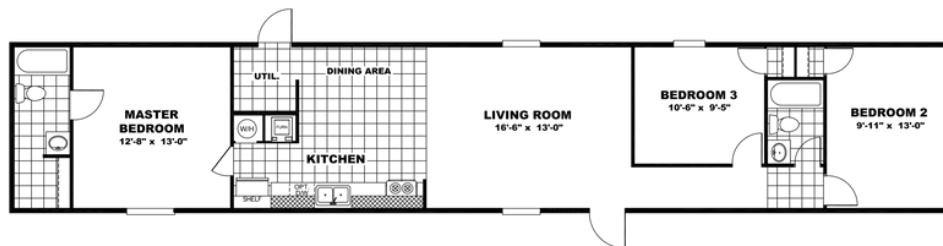

EXHILARATION

EXHILARATION Model number: 36TRR14763AH19

3 beds • 2 baths • 1064 sq.ft. • 14' width • 76' depth

Our home building facilities invest in continuous product and process improvements. Plans, dimensions, features, materials, specifications and availability are subject to change without notice or obligation. Renderings and floor plans are representative likenesses of our homes and may differ from the actual homes. We invite you to tour a Home Center near you and inspect the highest value in quality housing available or call (910) 596-0200 to speak with a Home Consultant. Copyright 2017, CMH. All rights reserved.

EXHILARATION Model number: 36TRR14763AH19

3 beds • 2 baths • 1064 sq.ft. • 14' width • 76' depth

Our home building facilities invest in continuous product and process improvements. Plans, dimensions, features, materials, specifications and availability are subject to change without notice or obligation. Renderings and floor plans are representative likenesses of our homes and may differ from the actual homes. We invite you to tour a Home Center near you and inspect the highest value in quality housing available or call (910) 596-0200 to speak with a Home Consultant. Copyright 2017, CMH. All rights reserved.