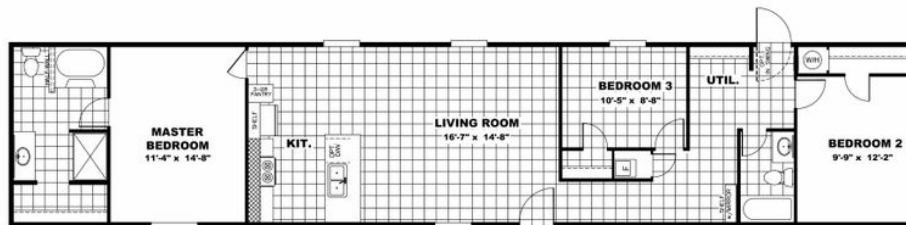

VICTORY PLUS

VICTORY PLUS Model number:

3 beds • 2 baths • 1165 sq.ft. • 16' width • 76' depth

Our home building facilities invest in continuous product and process improvements. Plans, dimensions, features, materials, specifications and availability are subject to change without notice or obligation. Renderings and floor plans are representative likenesses of our homes and may differ from the actual homes. We invite you to tour a Home Center near you and inspect the highest value in quality housing available or call (910) 596-0200 to speak with a Home Consultant. Copyright 2017, CMH. All rights reserved.

VICTORY PLUS Model number:

3 beds • 2 baths • 1165 sq.ft. • 16' width • 76' depth

Our home building facilities invest in continuous product and process improvements. Plans, dimensions, features, materials, specifications and availability are subject to change without notice or obligation. Renderings and floor plans are representative likenesses of our homes and may differ from the actual homes. We invite you to tour a Home Center near you and inspect the highest value in quality housing available or call (910) 596-0200 to speak with a Home Consultant. Copyright 2017, CMH. All rights reserved.