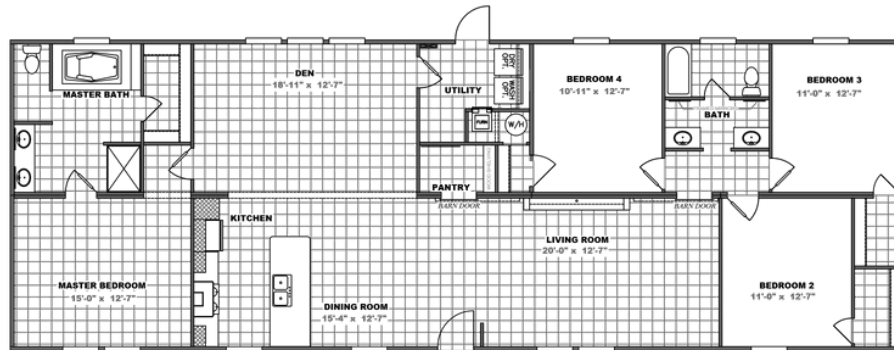

THE NEW BREEZE II

THE NEW BREEZE II Model number: 29SSP28764AH19

4 beds • 2 baths • 2128 sq.ft. • 28' width • 76' depth

Our home building facilities invest in continuous product and process improvements. Plans, dimensions, features, materials, specifications and availability are subject to change without notice or obligation. Renderings and floor plans are representative likenesses of our homes and may differ from the actual homes. We invite you to tour a Home Center near you and inspect the highest value in quality housing available or call (910) 596-0200 to speak with a Home Consultant. Copyright 2017, CMH. All rights reserved.

THE NEW BREEZE II Model number: 29SSP28764AH19

4 beds • 2 baths • 2128 sq.ft. • 28' width • 76' depth

Our home building facilities invest in continuous product and process improvements. Plans, dimensions, features, materials, specifications and availability are subject to change without notice or obligation. Renderings and floor plans are representative likenesses of our homes and may differ from the actual homes. We invite you to tour a Home Center near you and inspect the highest value in quality housing available or call (910) 596-0200 to speak with a Home Consultant. Copyright 2017, CMH. All rights reserved.