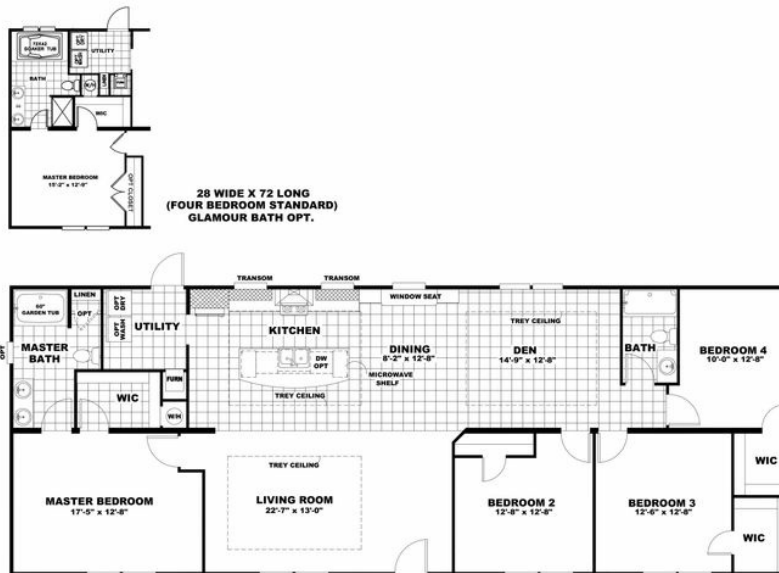

## **SWEET CAROLINE** Model number: 58SCS28724AH18

**4 beds • 2 baths • 2016 sq.ft. • 28' width • 72' depth**

Our home building facilities invest in continuous product and process improvements. Plans, dimensions, features, materials, specifications and availability are subject to change without notice or obligation. Renderings and floor plans are representative likenesses of our homes and may differ from the actual homes. We invite you to tour a Home Center near you and inspect the highest value in quality housing available or call (910) 596-0200 to speak with a Home Consultant. Copyright 2017, CMH. All rights reserved.

## SWEET CAROLINE Model number: 58SCS28724AH18

4 beds • 2 baths • 2016 sq.ft. • 28' width • 72' depth

Our home building facilities invest in continuous product and process improvements. Plans, dimensions, features, materials, specifications and availability are subject to change without notice or obligation. Renderings and floor plans are representative likenesses of our homes and may differ from the actual homes. We invite you to tour a Home Center near you and inspect the highest value in quality housing available or call (910) 596-0200 to speak with a Home Consultant. Copyright 2017, CMH. All rights reserved.