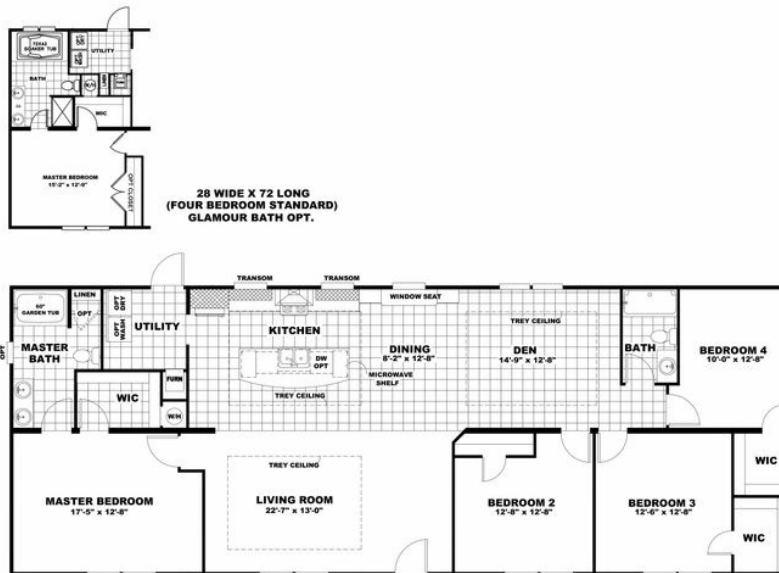

### 5582 SWEET CAROLINE Model number: 58SCS28724AH19

**4 beds • 2 baths • 2016 sq.ft. • 28' width • 72' depth**

Our home building facilities invest in continuous product and process improvements. Plans, dimensions, features, materials, specifications and availability are subject to change without notice or obligation. Renderings and floor plans are representative likenesses of our homes and may differ from the actual homes. We invite you to tour a Home Center near you and inspect the highest value in quality housing available or call (910) 596-0200 to speak with a Home Consultant. Copyright 2017, CMH. All rights reserved.

## 5582 SWEET CAROLINE Model number: 58SCS28724AH19

4 beds • 2 baths • 2016 sq.ft. • 28' width • 72' depth

Our home building facilities invest in continuous product and process improvements. Plans, dimensions, features, materials, specifications and availability are subject to change without notice or obligation. Renderings and floor plans are representative likenesses of our homes and may differ from the actual homes. We invite you to tour a Home Center near you and inspect the highest value in quality housing available or call (910) 596-0200 to speak with a Home Consultant. Copyright 2017, CMH. All rights reserved.