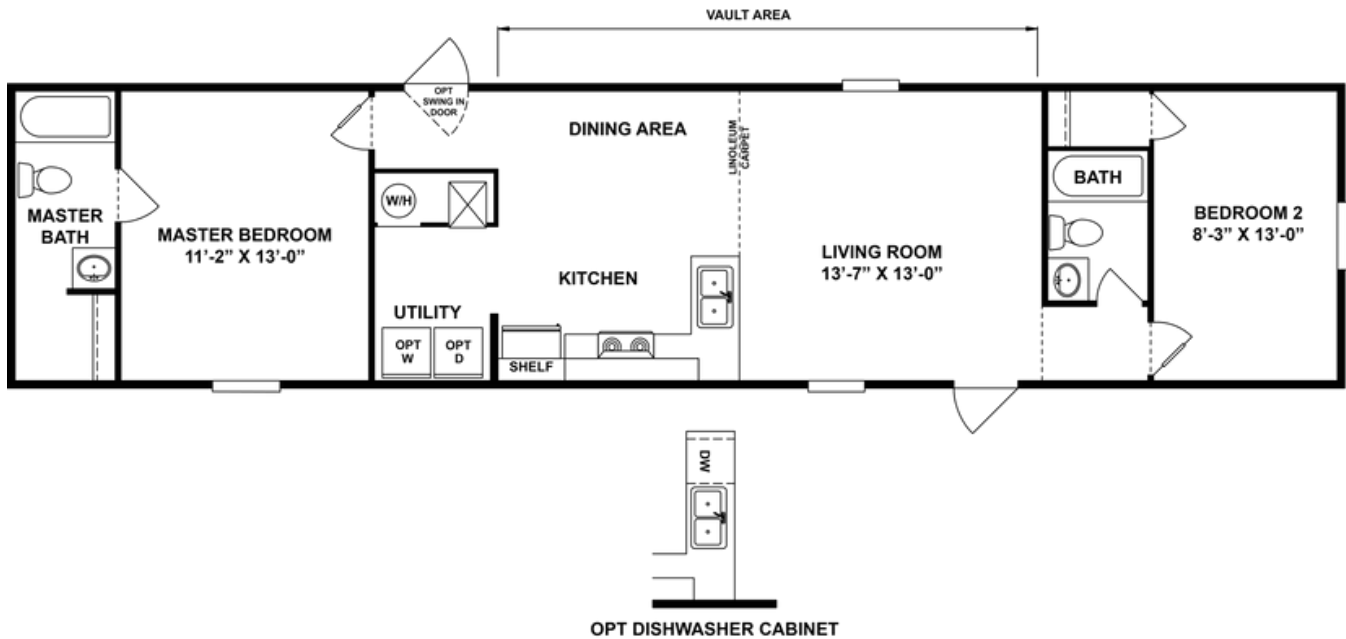

DELIGHT Model number: 36TRR14602AH19

2 beds • 2 baths • 840 sq.ft. • 14' width • 60' depth

Our home building facilities invest in continuous product and process improvements. Plans, dimensions, features, materials, specifications and availability are subject to change without notice or obligation. Renderings and floor plans are representative likenesses of our homes and may differ from the actual homes. We invite you to tour a Home Center near you and inspect the highest value in quality housing available or call (910) 596-0200 to speak with a Home Consultant. Copyright 2017, CMH. All rights reserved.